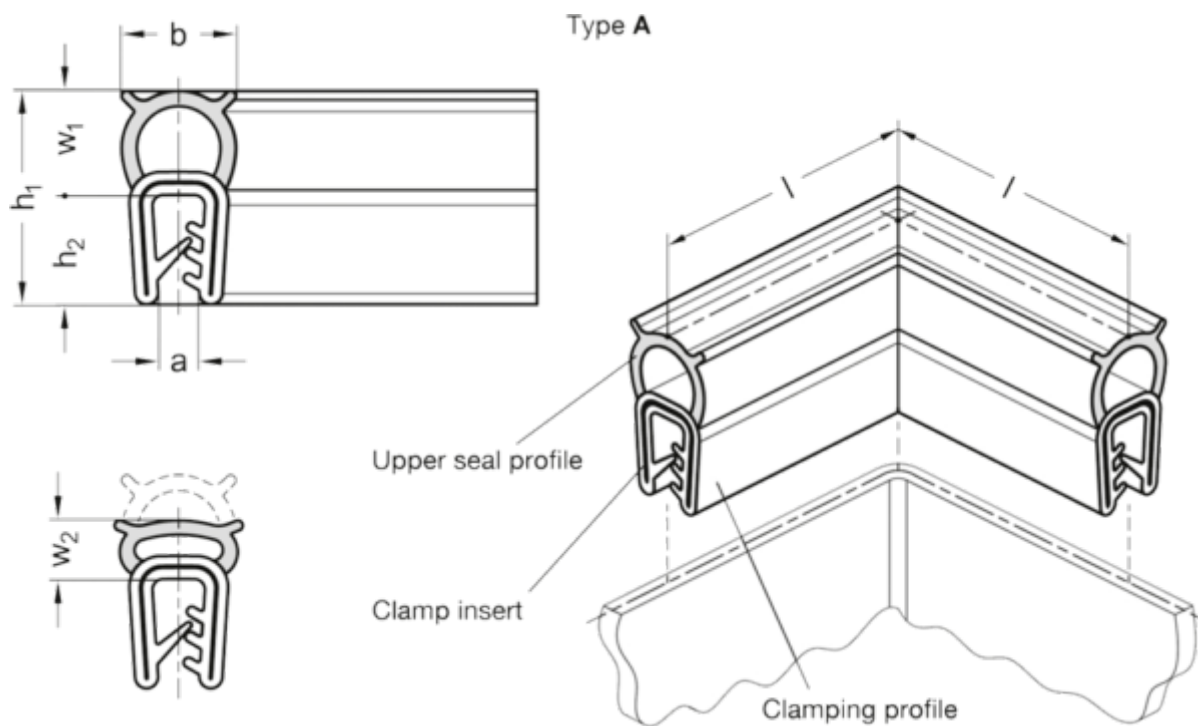

Article number: 202181EPDM205A400

Description: E+G Edge protection seal GN 2181-EPDM-20,5-A-400

Measures

a	= 1 - 3.5
b	= 11
h1	= 20.5
h2	= 10.5
l	= 400 ±3.2
w1	= 10
w2	= 7
Weight in (g)	= 110